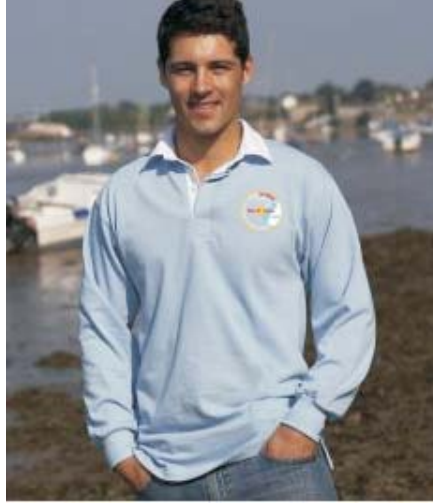

CAMPDOWNE 2008

Participant Promotional Clothing

Sweatshirt

Rugby Shirt

Hooded Sweatshirt

T-Shirt

Polo Shirt

Cap